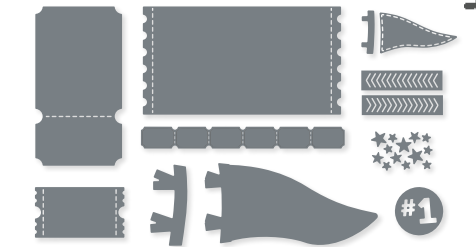

SPORTS EVENT DIES • 157892 | $27.00
12 dies. Largest die: 4" x 2-1/4" (10.2 x 5.7 cm).

10%
BUNDLED SAVINGS

YOUR BIGGEST FAN BUNDLE
157893 | ~~$45.00~~ $40.50
Photopolymer •
Your Biggest Fan Stamp Set (p. 69) + Sports Event Dies