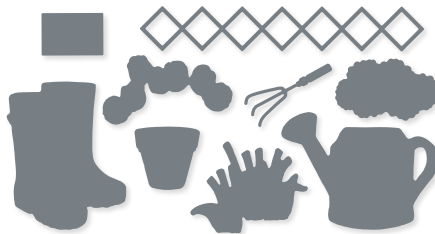

RAIN BOOTS DIES • 157690 | $32.00
9 dies. Largest die: 7/8" x 5" (2.2 x 12.7 cm).