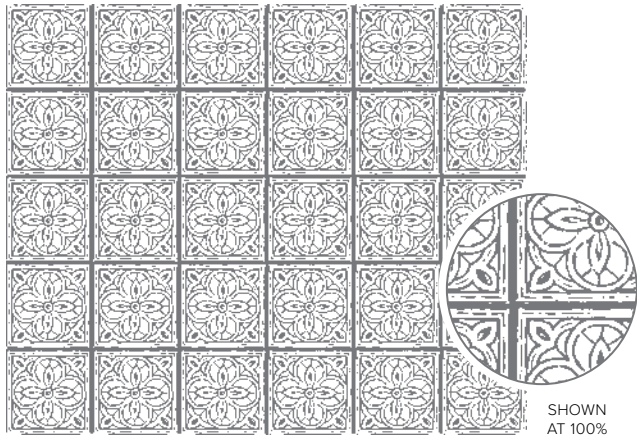

BACKGROUND STAMPS

ARTWORK SHOWN AT 50%*

SHOWN AT 100%

TIMELESS TILES • 157877 | \$17.00

1 cling stamp (suggested clear block: f)

ARTWORK SHOWN AT 50%*

SHOWN AT 100%

GENTLE WAVES • 157868 | \$17.00