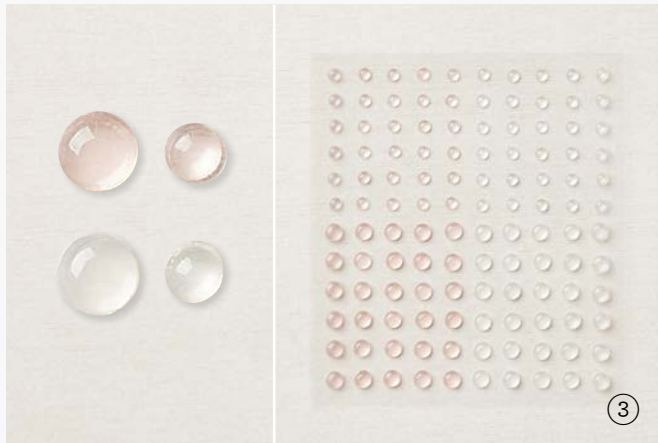

①

②

1. CRANE OF FORTUNE BUNDLE

157663 | \$52.00 \$46.75

10% BUNDLE SAVINGS Cling •

Crane of Fortune Stamp Set
+ Good Fortune Dies (p. 77)

2. SOFT SUCCULENT 1/2" (1.3 CM)

SATIN SHIMMER RIBBON • 158133 | \$7.50

10 yards (9.1 m).

3. POLISHED DOTS • 158134 | \$7.50

Adhesive-backed, semitranslucent dots with a pearlescent finish. 120 pieces: 60 each of 2 colors. 4 mm, 5 mm. Calypso Coral, Very Vanilla.

③

④

4. MOTHER OF PEARL 12" X 12"