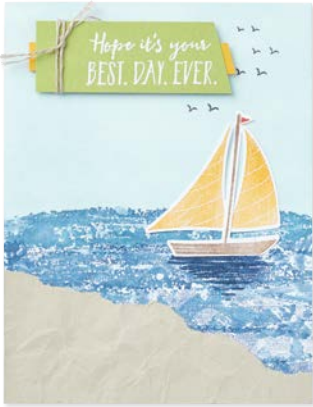

10%
BUNDLED SAVINGS

HOME & GARDEN BUNDLE
157919 | ~~\$50.00~~ \$45.00
Cling •
Home & Garden Stamp Set (p. 72) + Garden Dies

HONEYBEE BLOOMS DIES • 157951 | \$28.00
9 dies. Largest die: 1-3/8" x 3-1/2" (3.5 x 8.9 cm).

10%
BUNDLED SAVINGS

HONEYBEE HOME BUNDLE
157952 | ~~\$50.00~~ \$45.00
Cling •
Honeybee Home Stamp Set (p. 61) + Honeybee Blooms Dies

SAILBOAT BUILDER PUNCH • 157905 | \$18.00
 Largest punched image: 1-1/4" x 2-1/2"
 (3.2 x 6.4 cm).