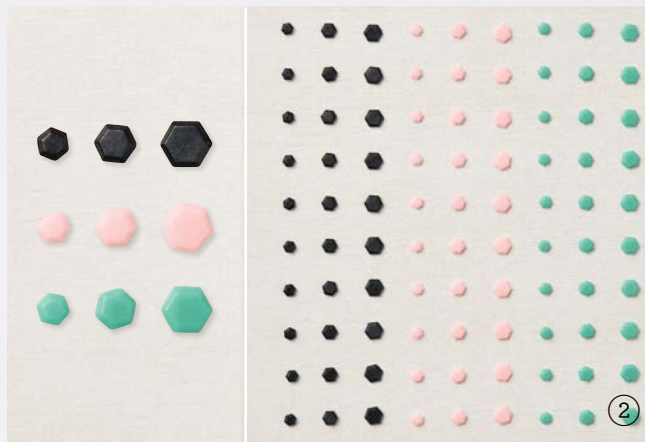

MAGENTA MADNESS | BLUSHING BRIDE | PUMPKIN PIE | CRUSHED CURRY | JUST JADE | NIGHT OF NAVY

1. HELLO BEAUTIFUL BUNDLE

158047 | ~~$47.00~~ $42.25

10% BUNDLED SAVINGS Photopolymer •

Hello Beautiful Stamp Set
+ Beautiful Shapes Dies (p. 80)

2. ADHESIVE-BACKED HEXAGONS

158148 | $7.50

90 pieces: 10 each of 3 colors. 4 mm, 5 mm, 6 mm. Basic Black, Blushing Bride, Just Jade.

3. ABSTRACT BEAUTY CARDS & ENVELOPES

158050 | $10.00

10 card bases and envelopes. 1 each of 10 designs. Folded card size: 4" x 6" (10.2 x 15.2 cm).

4. ABSTRACT BEAUTY EPHEMERA PACK

158151 | $6.50

60 precut pieces. 2 each of 30 designs. Largest piece: 2-1/2" x 2-1/2" (6.4 x 6.4 cm). Includes gold foil.

5. ABSTRACT BEAUTY 4" X 6" (10.2 X 15.2 CM) SPECIALTY DESIGNER SERIES PAPER • 158039 | $15.00

NEW SIZE!

48 sheets: 4 each of 12 double-sided designs*. Acid free, lignin free.

*Visit stamping.com and search by item number to see enlarged images and detailed product information.