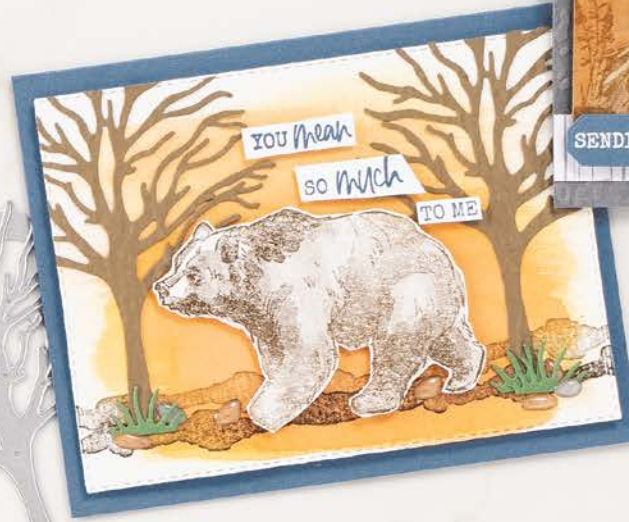

Largest punched image: 1-1/4" x 2-1/2" (3.2 x 6.4 cm).

[AC P. 158]
 BEAUTIFUL TREES DIES
 155840 | \$36.00

TO A
Great
 GUY

FOR ALL THE
Great THINGS
 YOU DO

YOU mean SO much
 TO ME

A NOTE
 OF
thanks

SENDING *birthday* WISHES