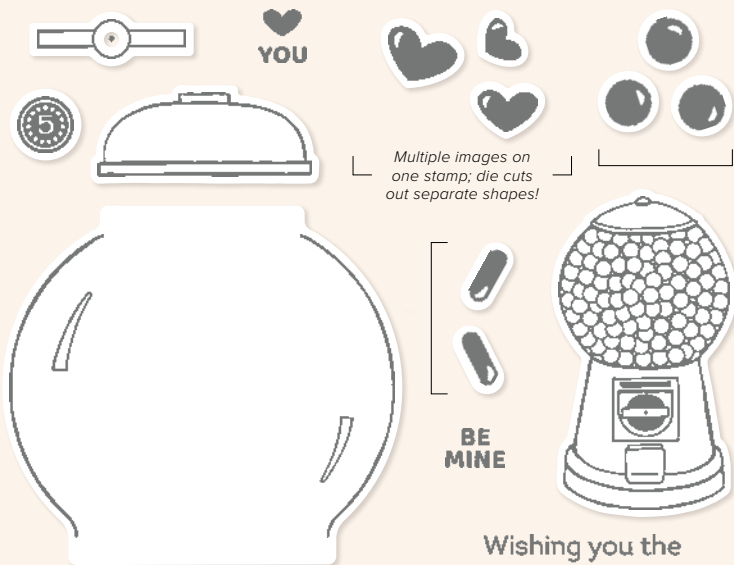

Use with a Stampin' Cut & Emboss Machine (p. 29).
1 embossing folder. 6" x 6-1/4" (15.2 x 15.9).
9 dies. Largest die: 2-3/4" x 2-1/2" (7 x 6.4 cm).

Multiple images on one stamp; die cuts out separate shapes!