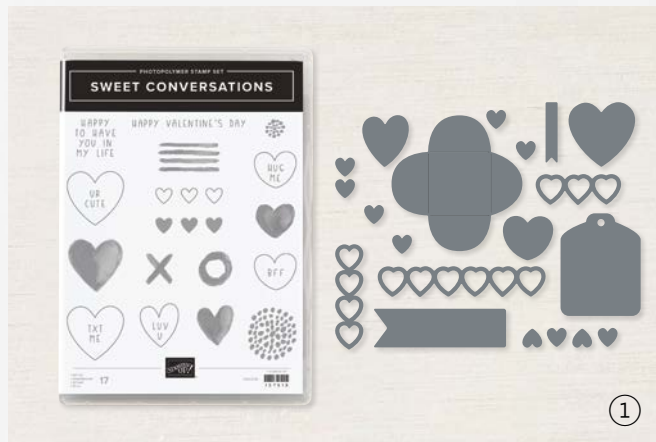

1. SWEET CONVERSATIONS BUNDLE

157624 | $47.00 $42.25

10% BUNDLED SAVINGS Photopolymer •

Sweet Conversations Stamp Set
+ Sweet Hearts Dies* (p. 83)

2. GINGHAM EMBOSSEING FOLDER

157627 | $7.50

Use with a Stampin' Cut & Emboss Machine (p. 29). 4-1/2" x 6-1/4" (11.4 x 15.9 cm).

3. SWEET LITTLE BOXES • 157628 | $10.00

10 boxes. 3-1/2" x 2-1/2" x 5/8" (8.9 x 6.4 x 1.6 cm). Food safe.