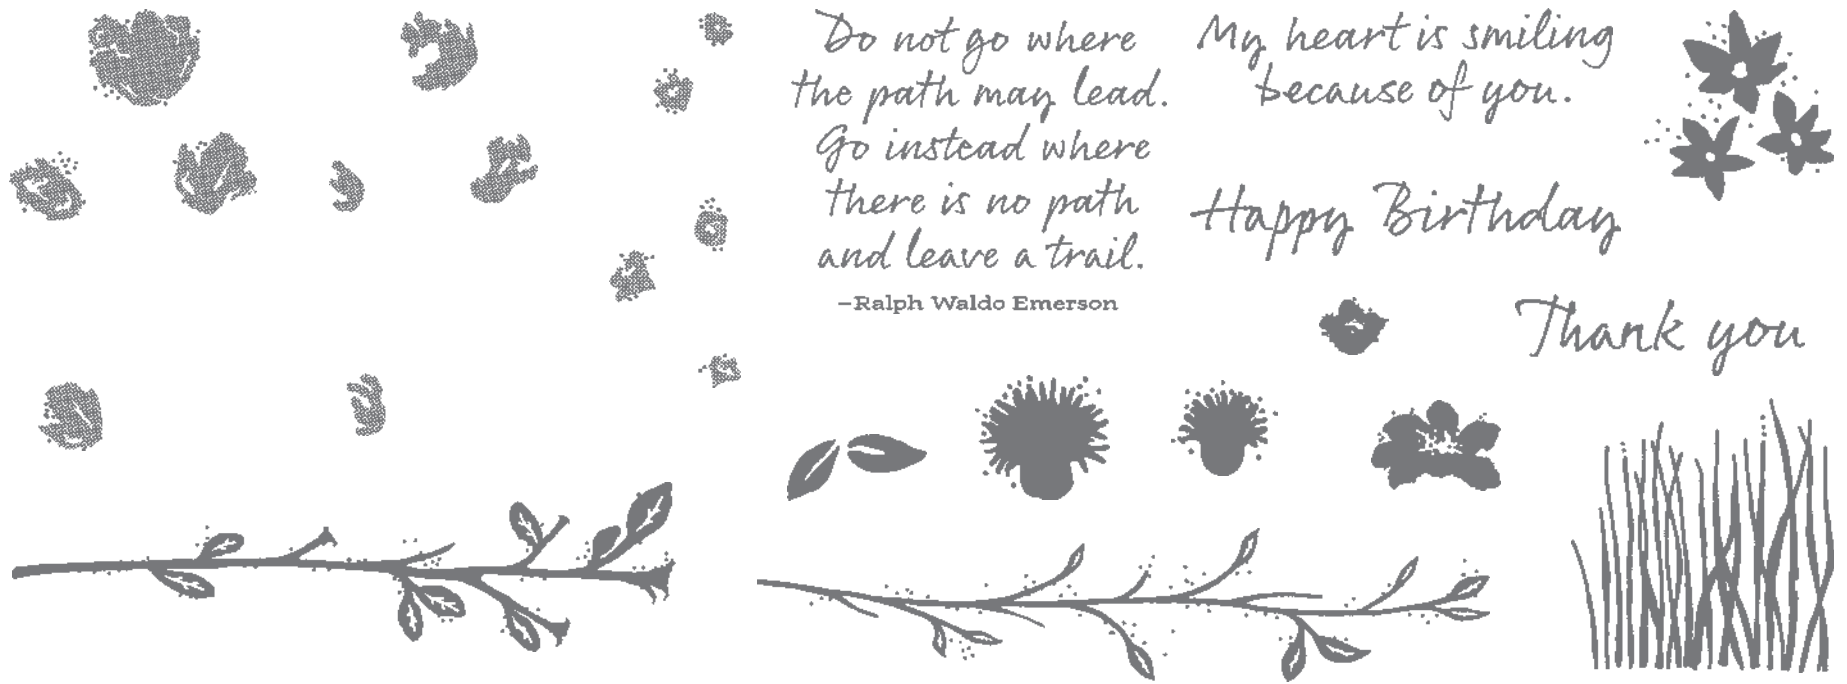

10%
BUNDLED SAVINGS

HELLO LADYBUG BUNDLE
157699 | ~~\$36.00~~ \$32.25

Photopolymer •

Hello Ladybug Stamp Set + Ladybug Builder Punch (p. 80)

LADYBUG BUILDER PUNCH • 157698 | \$18.00

Largest punched image: 1-1/4" x 1-1/2" (3.2 x 3.8 cm).