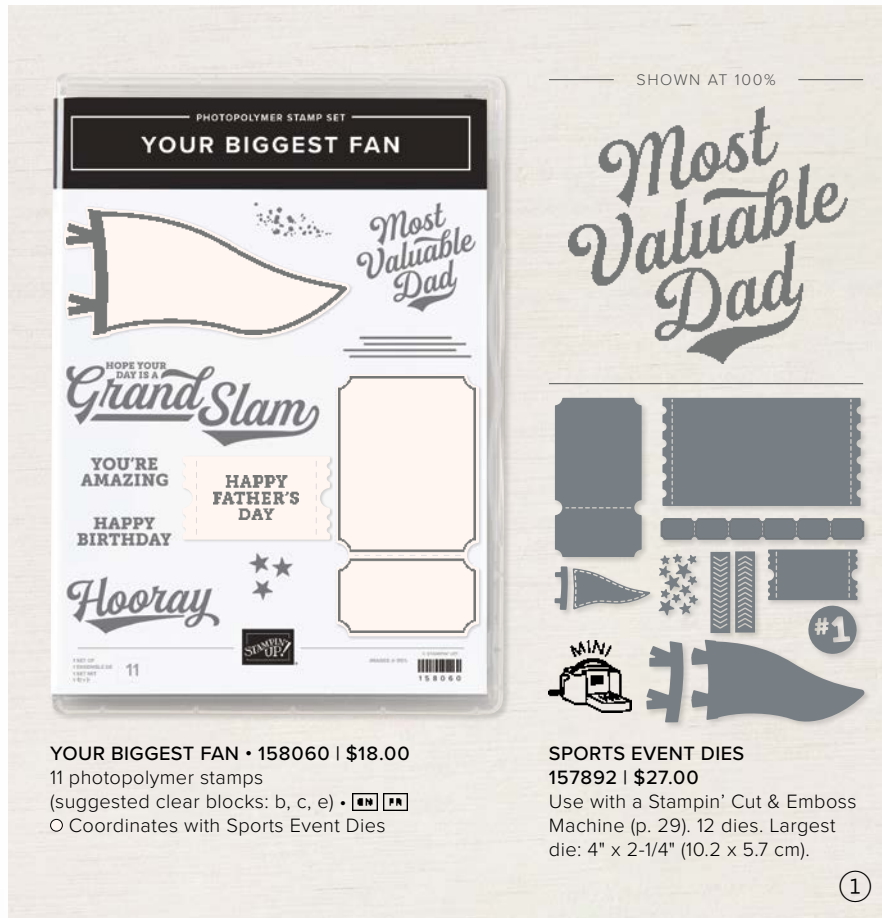

YOUR BIGGEST FAN • 158060 | $18.00
11 photopolymer stamps
(suggested clear blocks: b, c, e) •
O Coordinates with Sports Event Dies

①

SHOWN AT 100%

Most Valuable Dad