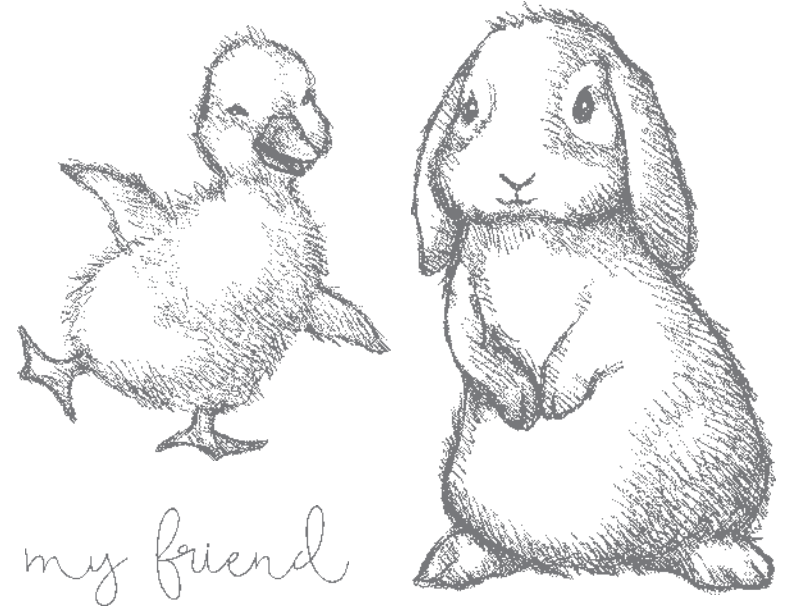

BOUGH PUNCH • 157711 | \$18.00

Largest punched image: 2-1/4" x 1-1/2" (5.7 x 3.8 cm).

**STAY SIMPLE
OR STEP
IT UP**

Share your style
#ShareStampinUp

sending warm
and happy wishes
this spring

may your days blossom
with joy and happiness