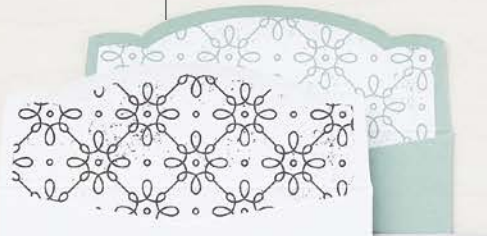

SLIMLINE ENVELOPES
157981 | $10.00

15 envelopes with inside printed design: 5 each of 3 colors. Envelope size: 3-7/8" x 8-7/8" (9.8 x 22.5 cm). Soft Succulent, white, Smoky Slate.