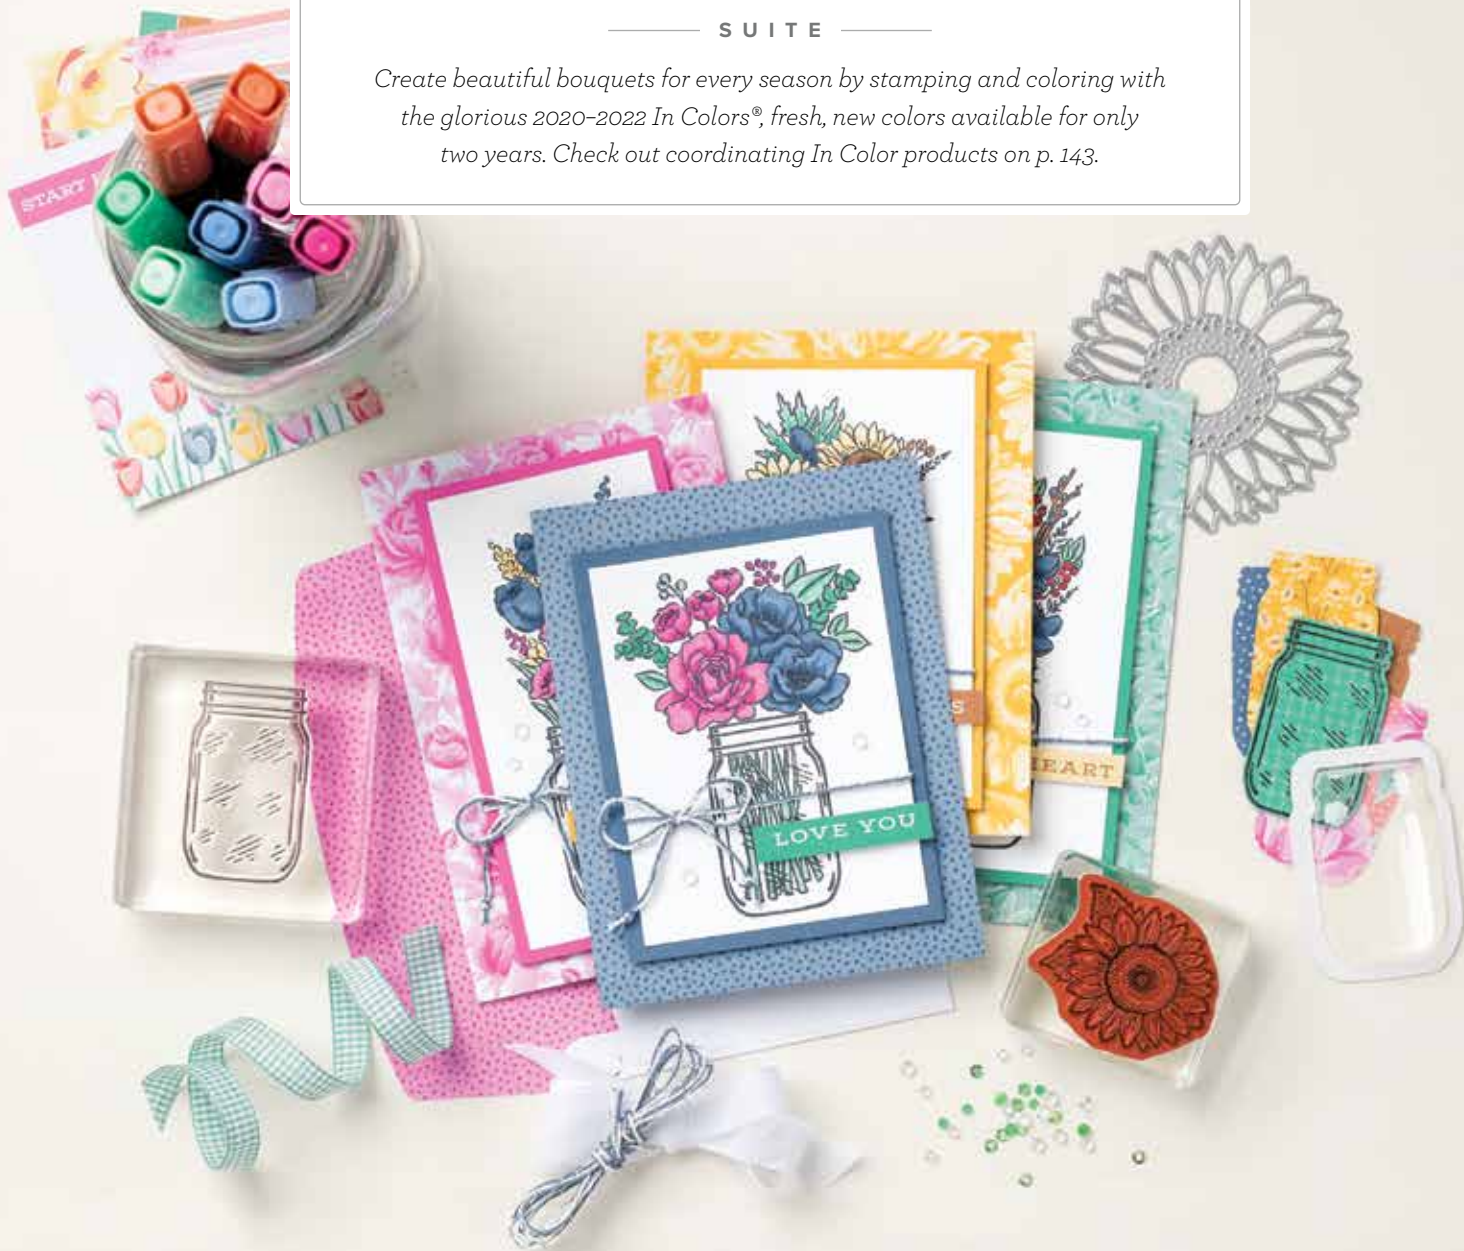

FLOWERS *for* EVERY SEASON

SUITE

Create beautiful bouquets for every season by stamping and coloring with the glorious 2020–2022 In Colors®, fresh, new colors available for only two years. Check out coordinating In Color products on p. 143.

FLOWERS FOR EVERY SEASON *Suite Collection* • 154132 **$180.50**

Suite collection includes one of each item listed below • Available in French

Jar of Flowers Bundle • P. 12
Photopolymer • 154064 $36.75

Celebrate Sunflowers Bundle • P. 13
Cling • 154065 $51.25

Flowers for Every Season 6" x 6" (15.2 x 15.2 cm) Designer Series Paper • P. 148 152486 $11.50

Flowers for Every Season Memories & More Card Pack • P. 155 153058 $11.00

Flowers for Every Season Memories & More Cards & Envelopes • P. 154 153101 $11.00

Mason Jar Shaker Domes • P. 158 153100 $6.50

Flowers for Every Season Ribbon Combo Pack • P. 161 153620 $10.00

Flowers for Every Season Gems • P. 158 153645 $6.50

Stampin' Blends® Combo Pack • P. 143 $9.00 each

- Cinnamon Cider • 153105
- Just Jade • 153107
- Magenta Madness • 153106
- Misty Moonlight • 153108