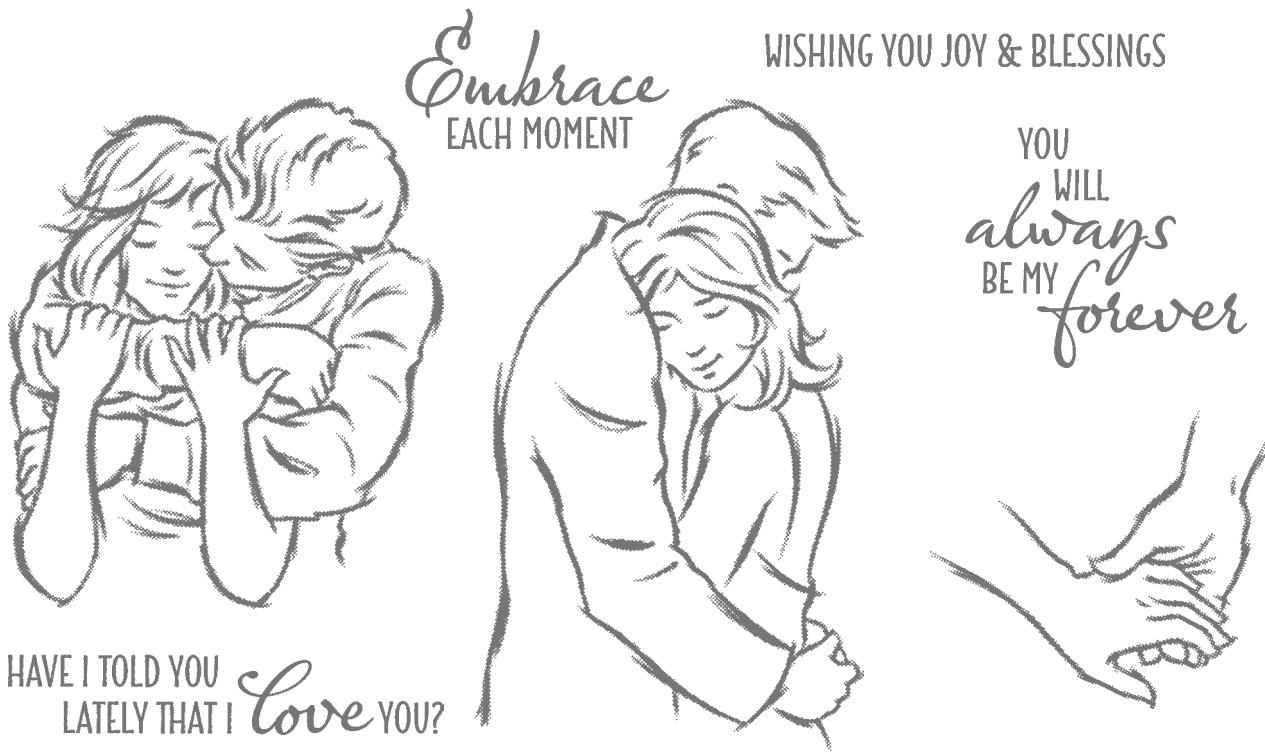

BEAUTIFUL Blends

Add gorgeous color with Stampin' Blends. Use them to dye ribbon and embellishments to coordinate with your project, fill in line-art images, create watercolor-effect backgrounds, and more.

EMBRACE EACH MOMENT

152594 $22.00 (suggested clear blocks: b, c, e)
7 cling stamps