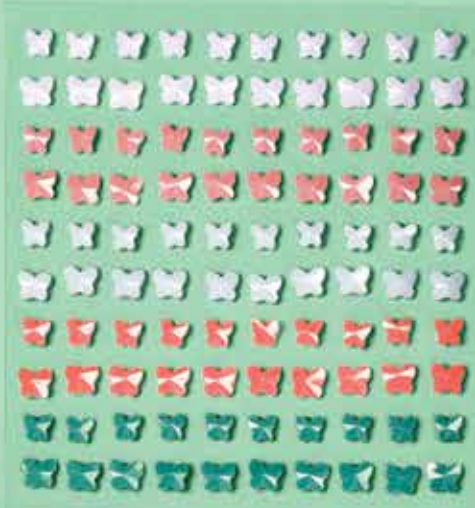

9

10

11

12

13

15

14

16

9. STAR DESIGNER ELEMENTS

150430 **$9.00**

Adhesive-backed, faceted metallic stars. 40 pieces. 8 mm.

Copper

10. WOVEN THREADS SEQUIN ASSORTMENT

149498 **$5.00**

Round sequins. Approximately 750 per package in 3 sizes. 3 mm, 4 mm, 5 mm.

Pretty Peacock, Purple Posy, Rococo Rose, Seaside Spray, Terracotta Tile

11. GOLD GLITTER ENAMEL DOTS

152155 **$8.00**

Sparkly adhesive-backed dots. 160 pieces in 4 sizes: 3 mm, 4 mm, 5 mm, 6 mm.

12. BUTTERFLY GEMS

152481 **$6.50**

Adhesive-backed resin butterflies. 100 pieces: 20 each of 5 colors in 2 sizes. 5 mm, 6 mm.

Pretty Peacock, Purple Posy, Rococo Rose, Seaside Spray, Terracotta Tile

13. ANTIQUED CORNERS & SLIDES

152471 **$8.50**

Antiqued brushed bronze elements for memory keeping projects, journals, and more. Place corners on top of paper or photos and adhere using Multipurpose Liquid Glue or Mini Glue Dots (p. 162). Weave ribbon through ribbon slides for custom accents. 30 pieces: 20 corners, 10 ribbon slides. Corners: 1/2" x 1/2" (1.3 x 1.3 cm). Ribbon slides: 1/2" x 3/8" (1.3 x 1 cm).

Coordinates with World of Good suite (p. 24–26)

14. PLAYING WITH PATTERNS RESIN DOTS

152467 **$8.00**

Flat adhesive-backed dots in matte finish. 120 pieces: 40 each of 3 colors. 3 sizes: 4 mm, 5 mm, 6 mm.

Coastal Cabana, Crushed Curry, Purple Posy

Coordinates with Playing with Patterns suite (p. 100–102)

15. ELEGANT FACETED GEMS

152464 **$7.50**

Adhesive-backed gems. 90 pieces: 15 each in 3 colors and 2 sizes. 4 mm and 5 mm.

Clear, Petal Pink, pearlescent white

Coordinates with Peony Garden suite (p. 82–84)

16. GILDED GEMS

152478 **$7.00**

Adhesive-backed, opaque gold gems. 90 pieces: 30 each in 3 sizes. 4 mm, 5 mm, and 6 mm.

Coordinates with Ornate Garden suite (p. 64–67)