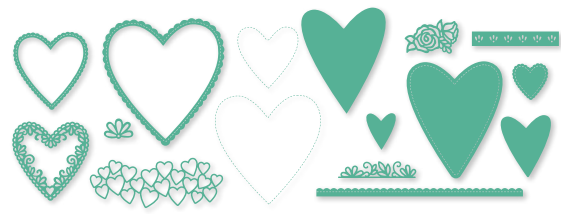

*Coordinates with Still Scenes (p. 58) and Zoo Globe (p. 54) Stamp Sets*

**SPECIAL DAY**

153587 **\$29.00**

17 dies. Largest die: 5-7/8" x 3/8" (14.9 x 1 cm).

*Coordinates with Special Someone Stamp Set (p. 93)*