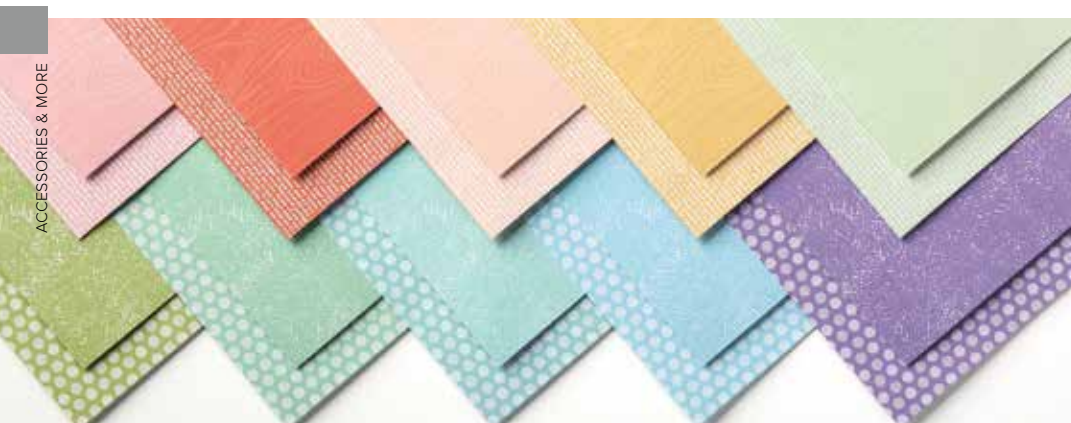

④

Designer Series Paper is acid free and lignin free.

Visit stampinup.com/store and search by item number to see full paper designs.