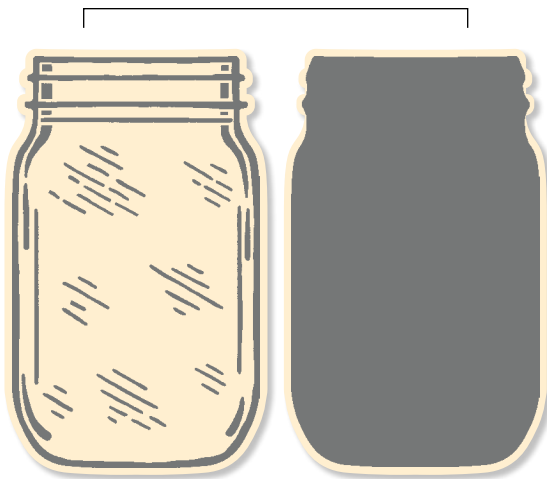

## JAR OF FLOWERS *Bundle*

Photopolymer  
154064 **\$36.75**

Jar of Flowers Stamp Set  
+ Jar Punch (p. 168)

10%  
OFF

Stamps are reversible.  
Ink and stamp either side.