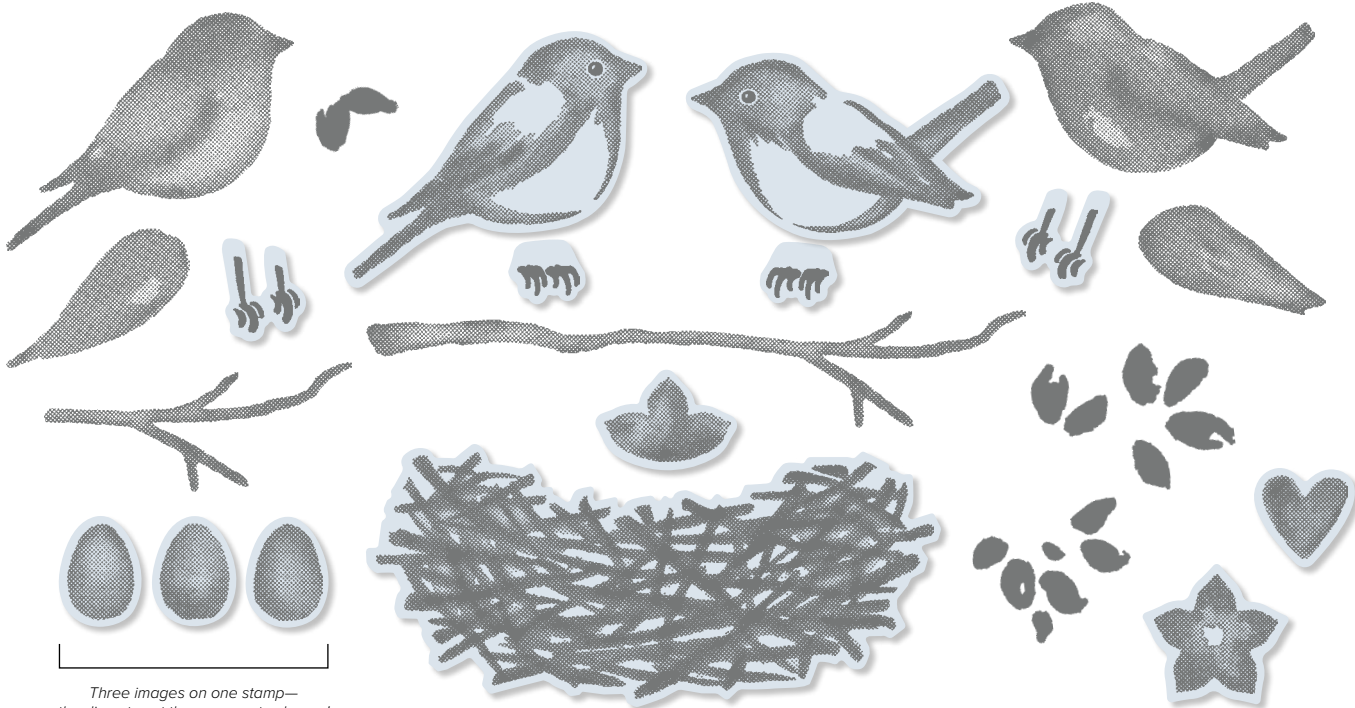

Three images on one stamp—
the die cuts out three separate shapes!

BIRDS & BRANCHES

152570 **$18.00** (suggested clear blocks: a, b, c, h)

19 photopolymer stamps • Two-Step

Coordinates with Birds & More Dies (p. 174)