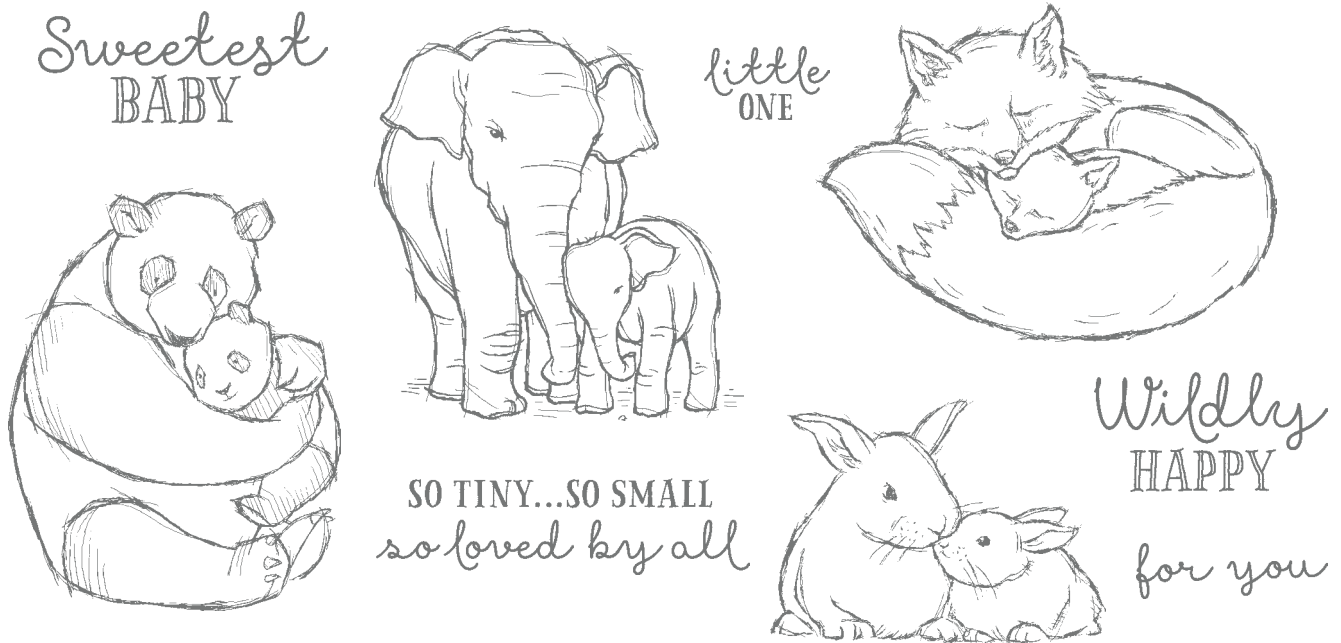

WILDLY HAPPY

149408 $21.00 (suggested clear blocks: a, b, c, d, g)
9 cling stamps • Available in French