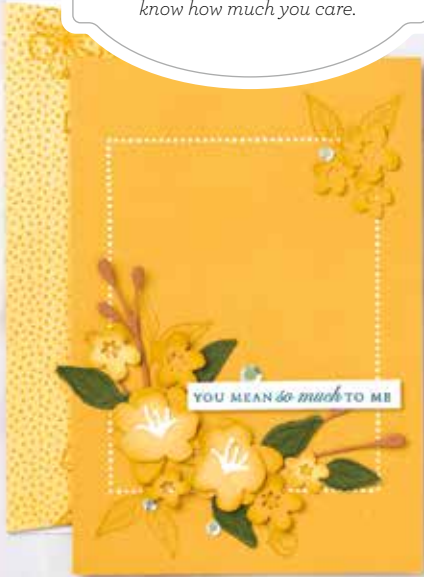

THIS ONE'S FOR
The Girls

Celebrate friendship and sisterhood with products designed to let your besties know how much you care.

Just for You

Happy Valentine's Day