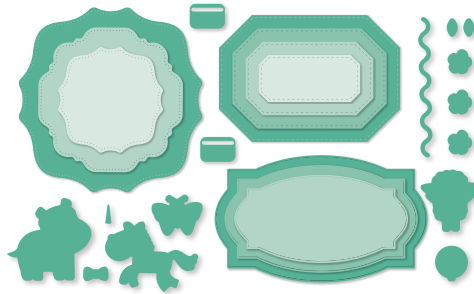

DIE Bundles

HIPPO & FRIENDS 153585 **$36.00**

25 dies. Largest die: 3-1/2" x 3-1/2" (8.9 x 8.9 cm).
Coordinates with Hippo Happiness Stamp Set (p. 49)

HIPPO HAPPINESS *Bundle*

Photopolymer
154080 **$48.50**

Hippo Happiness
Stamp Set (p. 49)
+ Hippo & Friends Dies
Available in French