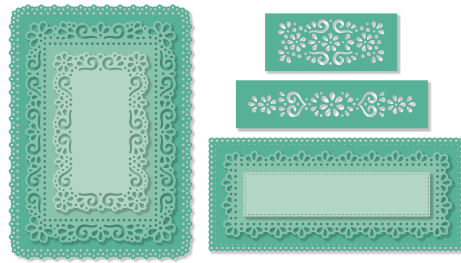

DIE Bundles

ORNATE LAYERS

152726 **$37.00**

8 dies. Largest die: 5-1/2" x 4" (14 x 10.2 cm).
Coordinates with Ornate Style Stamp Set (p. 67)

ORNATE STYLE Bundle

Cling • 154119 **$52.00**

Ornate Style Stamp Set (p. 67)
+ Ornate Layers Dies