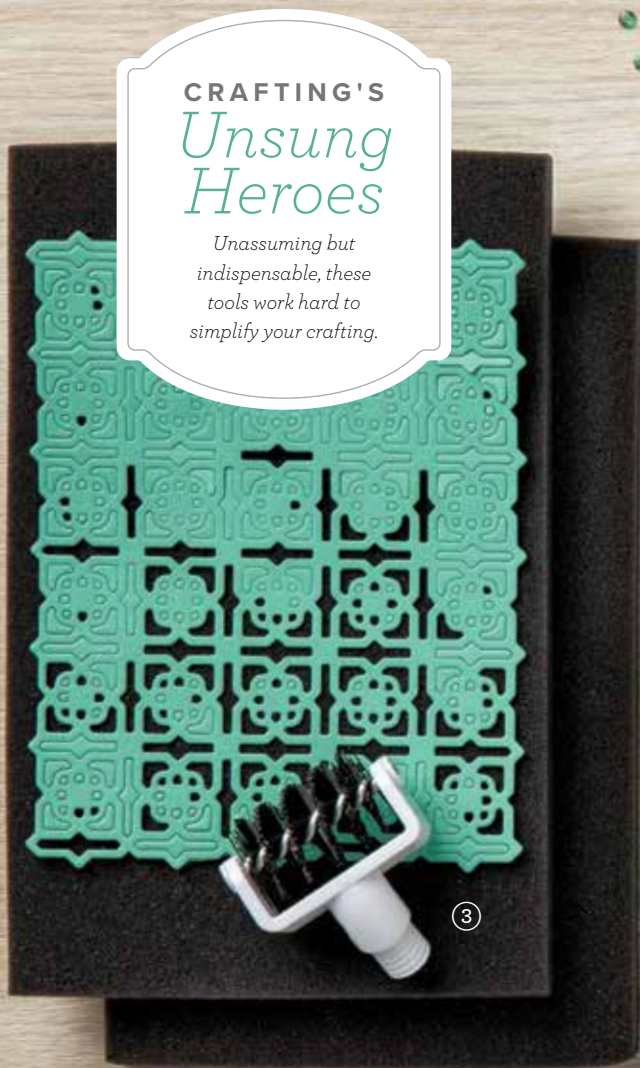

CRAFTING'S
*Unsung
Heroes*

*Unassuming but
indispensable, these
tools work hard to
simplify your crafting.*

1. TAKE YOUR PICK™
144107 **$10.00**

Multipurpose pickup and precision tool simplifies meticulous tasks. Tacky putty tip easily picks up sequins, paper accents, and other small objects; twist to dispense more putty (putty tip refills available; sold separately). Other end has 2 changeable, double-ended tips with paper piercer, mini spatula, small stylus, and large stylus. Includes protective end caps. 6-1/2" (16.5 cm) long.

2. TAKE YOUR PICK PUTTY REFILL
150006 **$3.50**

Replacement tip with putty for the Take Your Pick tool. 2 replacement tips.

3. TAKE YOUR PICK DIE BRUSH TIP
149655 **$9.00**

Easily removes small cut pieces from dies. Brush head twists into the Take Your Pick tool. Includes brush head and 2 foam pads. Brush: 1-5/8" x 1-7/8" (4.1 x 4.8 cm). Foam pads: 7" x 4-1/2" (17.8 x 10.2 cm) each.

4. BONE FOLDER
102300 **$7.00**

Easily score and make crisp folds on paper and cardstock. 6" (15.2 cm).

5. PAPER SNIPS
103579 **$10.00**

Expert cutting even in small areas. Precision ground tips cut to end of blades. Thin, 2-1/2" (6.4 cm) length blades.