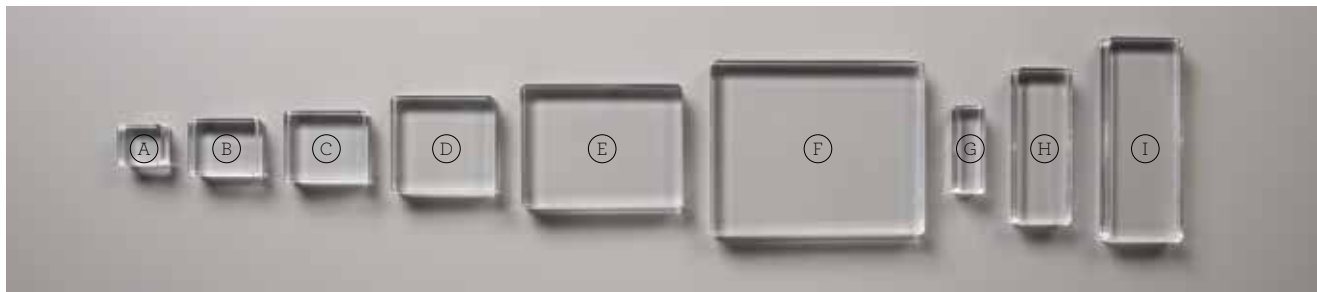

STAMPIN' Accessories

CLEAR BLOCKS (A-I)

Every acrylic block size you need for cling and photopolymer stamping. Comfortable and easy to hold. Match blocks to stamp images shown throughout this catalog.

BLOCK A

118487 **$4.00**

1-3/16" x 1-1/4"
(3 x 3.2 cm)

BLOCK C

118486 **$7.00**

2" x 2-1/4"
(5.1 x 5.7 cm)

BLOCK E

118484 **$12.00**

3-7/16" x 4-7/16"
(8.7 x 11.3 cm)

BLOCK G

118489 **$4.50**

2-1/2" x 3/4"
(6.4 x 1.9 cm)

BLOCK I

118488 **$12.00**

5-7/8" x 2-1/4"
(14.9 x 5.7 cm)

BLOCK B

117147 **$6.00**

1-5/8" x 1-15/16"
(4.1 x 4.9 cm)

BLOCK D

118485 **$8.50**

2-7/8" x 2-11/16"
(7.3 x 6.8 cm)

BLOCK F

118483 **$17.00**

4-7/8" x 6"
(12.4 x 15.2 cm)

BLOCK H

118490 **$8.50**

4-7/16" x 1-5/8"
(11.3 x 4.1 cm)

CLEAR BLOCK Bundle (A-I)

118491 **$71.50**

The Clear Block Bundle is a great way to be prepared for any project, with every size of clear block in one convenient set.