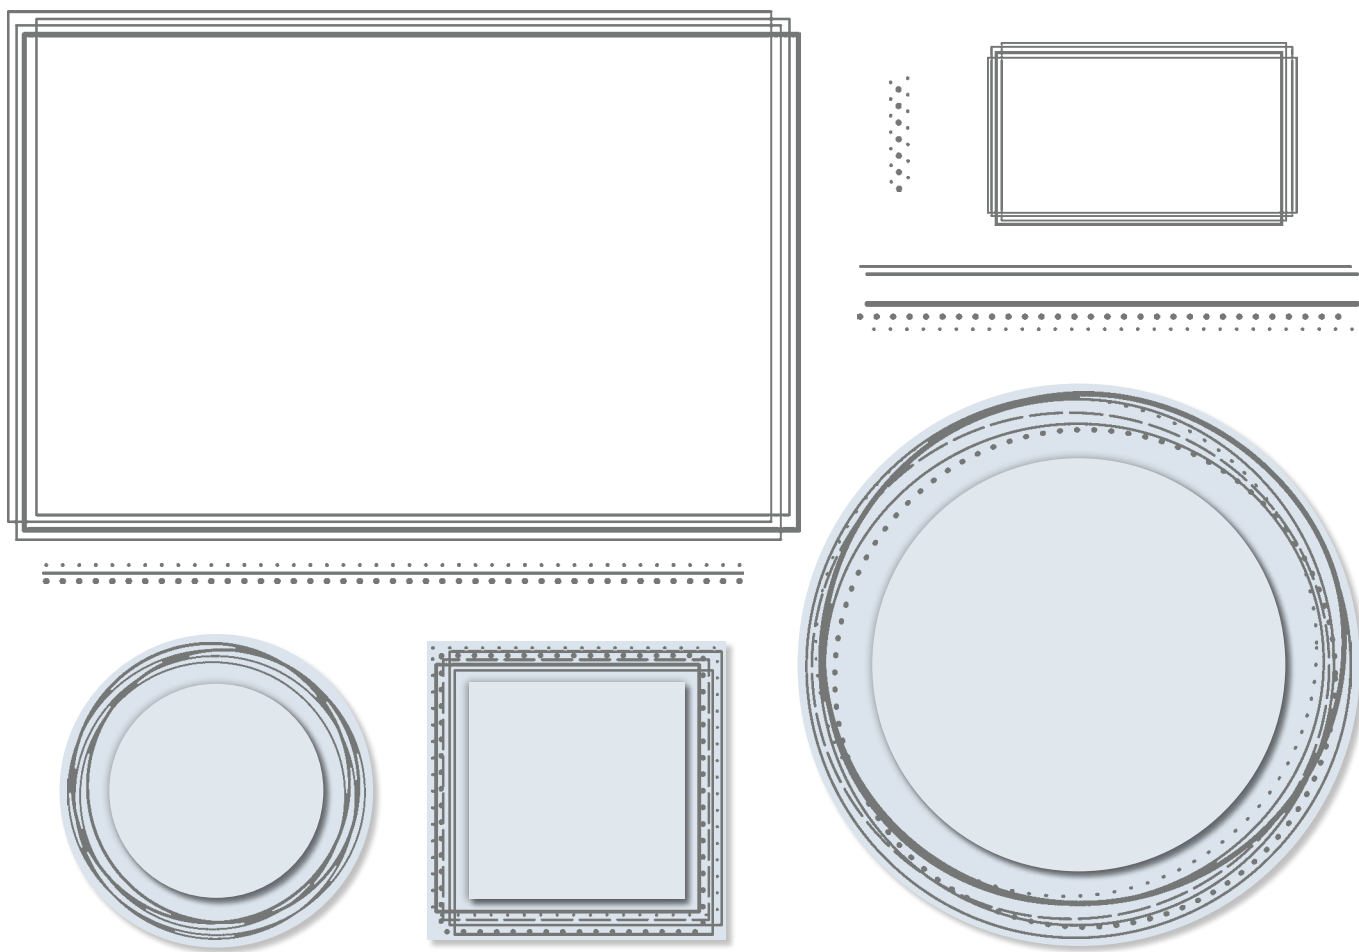

152562 **\$23.00** (suggested clear blocks: c, d, h)

9 cling stamps • Available in French

● Coordinates with *Tasteful Labels Dies* (p. 179)

**SWIRLY FRAMES**

146519 **\$21.00** (suggested clear blocks: c, e, f, h)  
9 photopolymer stamps