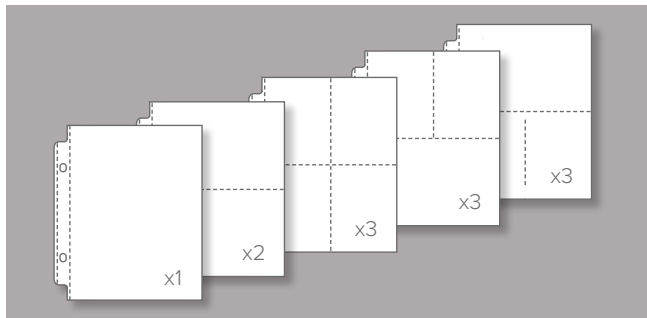

VARIETY PACK 6" X 8" (15.2 X 20.3 CM) PHOTO POCKET PAGES

144205 $6.00

Polypropylene page protectors. Photo safe. 12 pages: 5 different designs. Use with Basic Black 6" x 8" (15.2 x 20.3 cm) Album (sold separately).