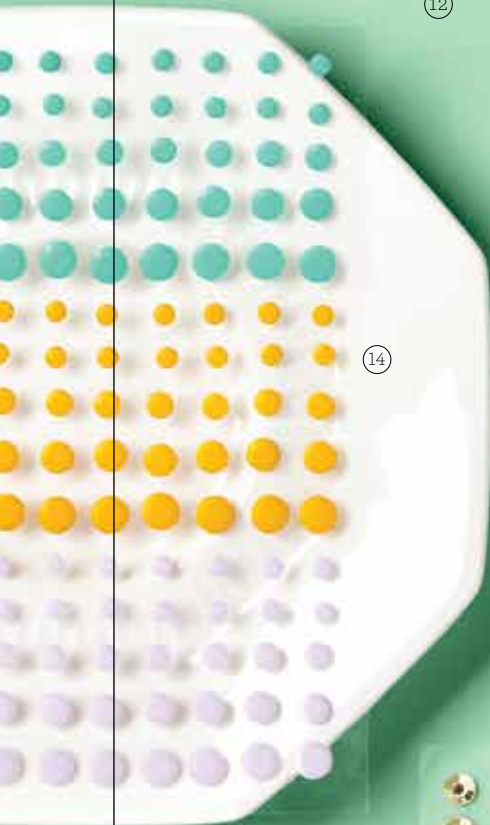

9

10

11

12

13

15

14

16

9. STAR DESIGNER ELEMENTS

150430 **$9.00**

Adhesive-backed, faceted metallic stars. 40 pieces. 8 mm.

Copper

10. WOVEN THREADS SEQUIN ASSORTMENT

149498 **$5.00**

Round sequins. Approximately 750 per package in 3 sizes. 3 mm, 4 mm, 5 mm.

Pretty Peacock, Purple Posy, Rococo Rose, Seaside Spray, Terracotta Tile

11. GOLD GLITTER ENAMEL DOTS

152155 **$8.00**

Sparkly adhesive-backed dots. 160 pieces in 4 sizes: 3 mm, 4 mm, 5 mm, 6 mm.

12. BUTTERFLY GEMS

152481 **$6.50**

Adhesive-backed resin butterflies. 100 pieces: 20 each of 5 colors in 2 sizes. 5 mm, 6 mm.

Pretty Peacock, Purple Posy, Rococo Rose, Seaside Spray, Terracotta Tile

13. ANTIQUED CORNERS & SLIDES

152471 **$8.50**

Antiqued brushed bronze elements for memory keeping projects, journals, and more. Place corners on top of paper or photos and adhere using Multipurpose Liquid Glue or Mini Glue Dots (p. 162). Weave ribbon through ribbon slides for custom accents. 30 pieces: 20 corners, 10 ribbon slides. Corners: 1/2" x 1/2" (1.3 x 1.3 cm). Ribbon slides: 1/2" x 3/8" (1.3 x 1 cm).

Coordinates with World of Good suite (p. 24–26)

14. PLAYING WITH PATTERNS RESIN DOTS

152467 **$8.00**

Flat adhesive-backed dots in matte finish. 120 pieces: 40 each of 3 colors. 3 sizes: 4 mm, 5 mm, 6 mm.

Coastal Cabana, Crushed Curry, Purple Posy

Coordinates with Playing with Patterns suite (p. 100–102)

15. ELEGANT FACETED GEMS

152464 **$7.50**

Adhesive-backed gems. 90 pieces: 15 each in 3 colors and 2 sizes. 4 mm and 5 mm.

Clear, Petal Pink, pearlescent white

Coordinates with Peony Garden suite (p. 82–84)

16. GILDED GEMS

152478 **$7.00**

Adhesive-backed, opaque gold gems. 90 pieces: 30 each in 3 sizes. 4 mm, 5 mm, and 6 mm.

Coordinates with Ornate Garden suite (p. 64–67)