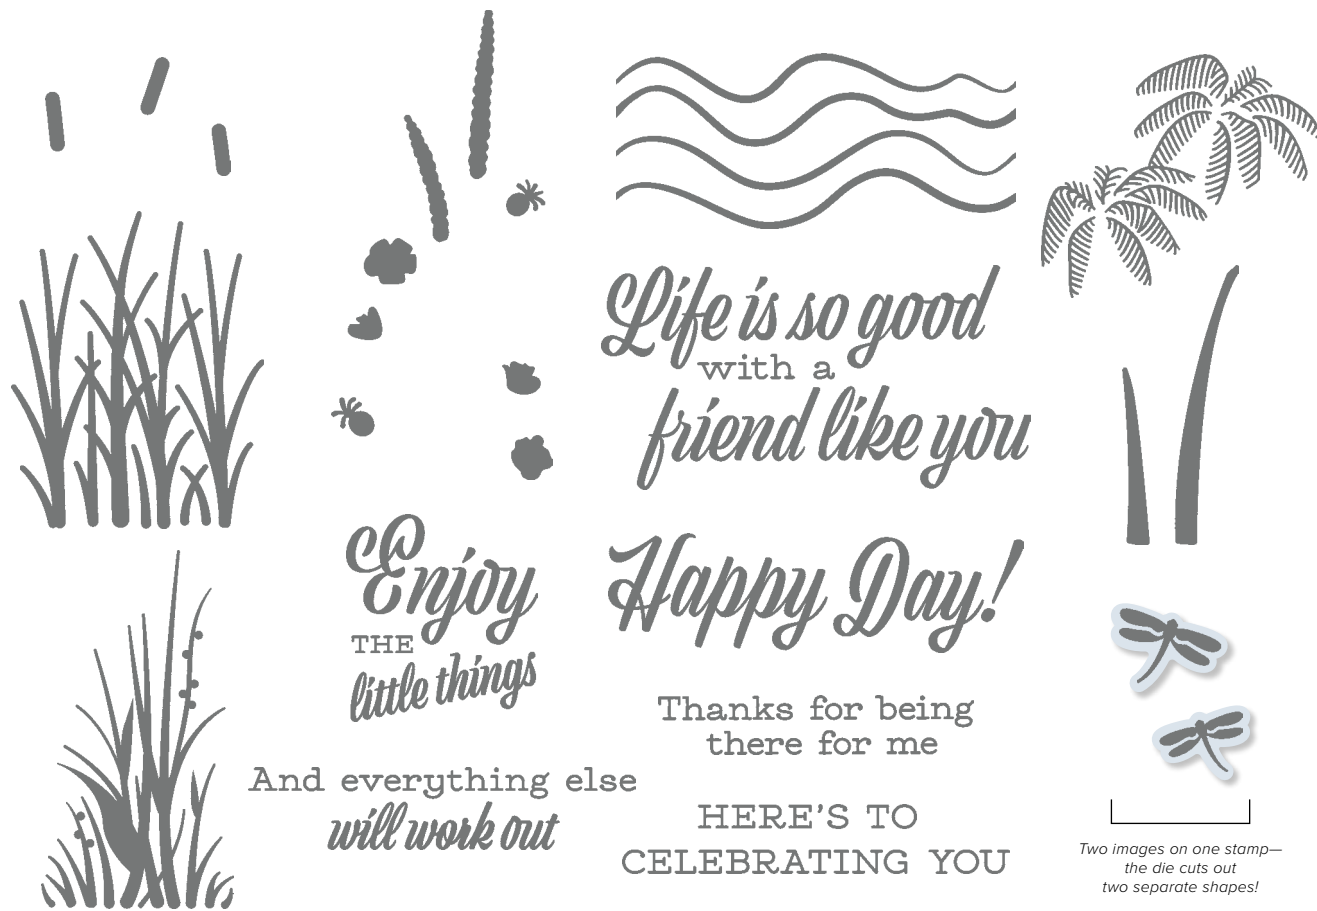

Two images on one stamp—the die cuts out two separate shapes!

FRIEND LIKE YOU

149237 $21.00 (suggested clear blocks: b, c, d, g)

14 photopolymer stamps • Available in French

● Coordinates with Friendly Silhouettes Dies (p. 181)