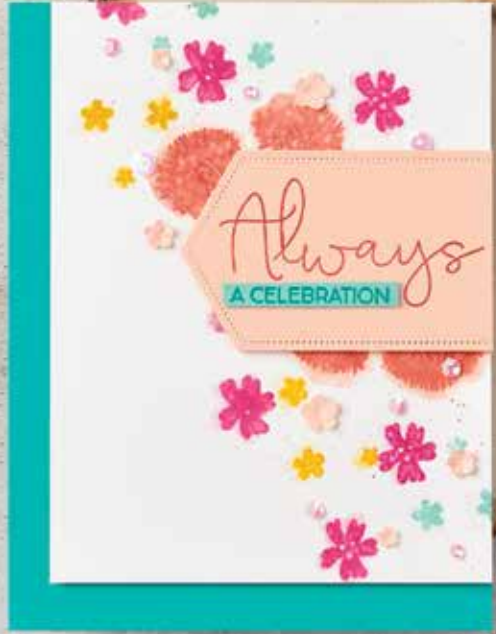

Punch out flowers with the Confetti Flowers Border Punch (p. 168). Then turn them into easy embellishments by layering them on stamped images.

FIELD OF FLOWERS *Bundle*

Photopolymer
154108 **$36.00**
Field of Flowers Stamp Set
+ Confetti Flowers Border Punch (p. 168)