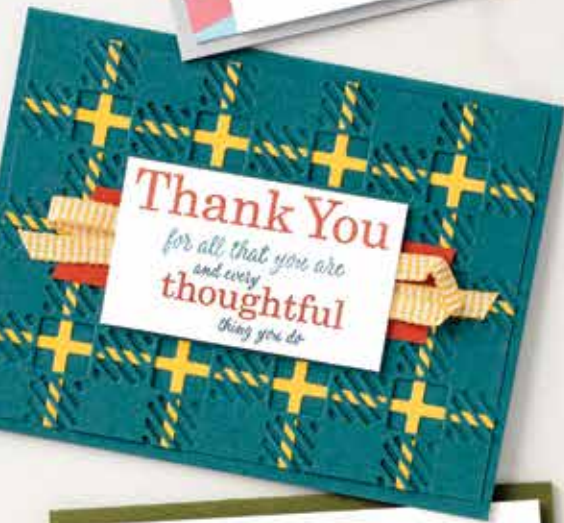

BEST YEAR Bundle

Cling • 154104 **$57.50**

Best Year Stamp Set (p. 133)
+ Best Plaid Builder Dies
Available in French