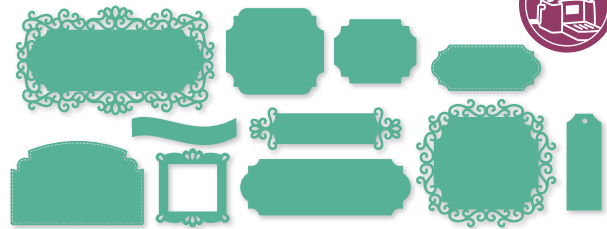

ORNATE FRAMES

150664 **$34.00**

11 dies. Largest die: 3-1/8" x 1-5/8" (7.9 x 4.1 cm).