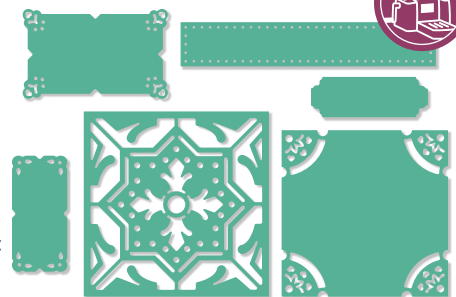

TODAY'S TILES Bundle

Photopolymer
154074 **$49.50**

Today's Tiles Stamp Set (p. 38)
+ Field Tiles Dies

FIELD TILES

152707 **$34.00**

6 dies. Largest die: 2-7/8" (7.3 cm).
Coordinates with Today's Tiles Stamp Set (p. 38)